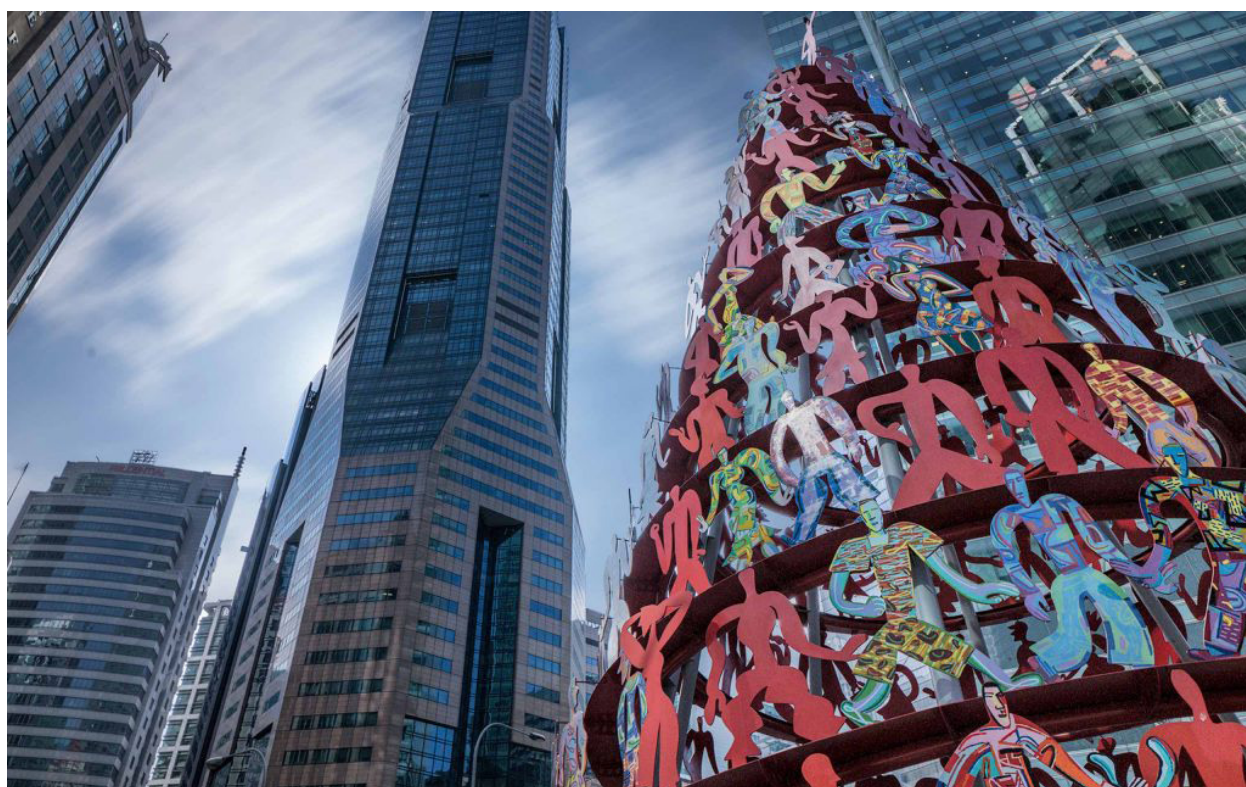

Galerie Duret

Galerie Duret Paris
7bis rue des Saints-Pères, 75006 Paris
T. +33 6 20 04 55 46 - info@galerieduret.com
www.galerieduret.com

Galerie Duret Bruxelles
Rue du Page 15, 1050 Ixelles
T. +32 491 94 09 55 - info@galerieduret.com
www.galerieduret.com